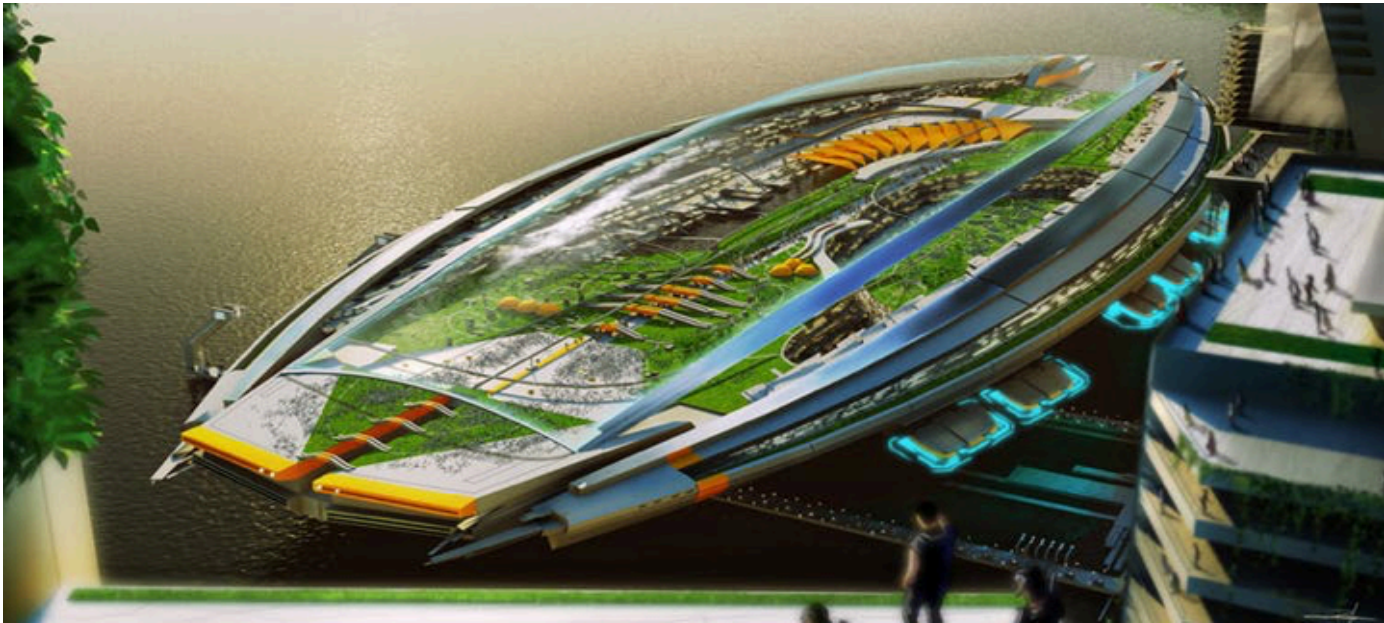

Design out the box

Air Cruise Ship

CONTEXT

Fifty years ago, no one thought cruise ships would evolve into 1,200-foot behemoths capable of carrying 5,000 passengers. Cruise ships are monsters of the ocean, but could they eventually conquer the skies too? From race tracks to rollercoasters, skydiving and mega slides, cruise ships are a lesson in entertainment. But the future of cruise ship travel could be even more mind-blowing

DESIGN TASK

Airbus have tasked your team to design the top deck of a cruise ship of the sky. Use the airframe shown on the opposite page. The top deck will be the same size as a supersized cruise ship and should accommodate 100's of people. They are not bothered about weight or how the plane will operate at this present moment in time. They are only after conceptual futuristic drawings of what an cruise aircraft could possibly look like?

Air Cruise Ship

Air Cruise Ship